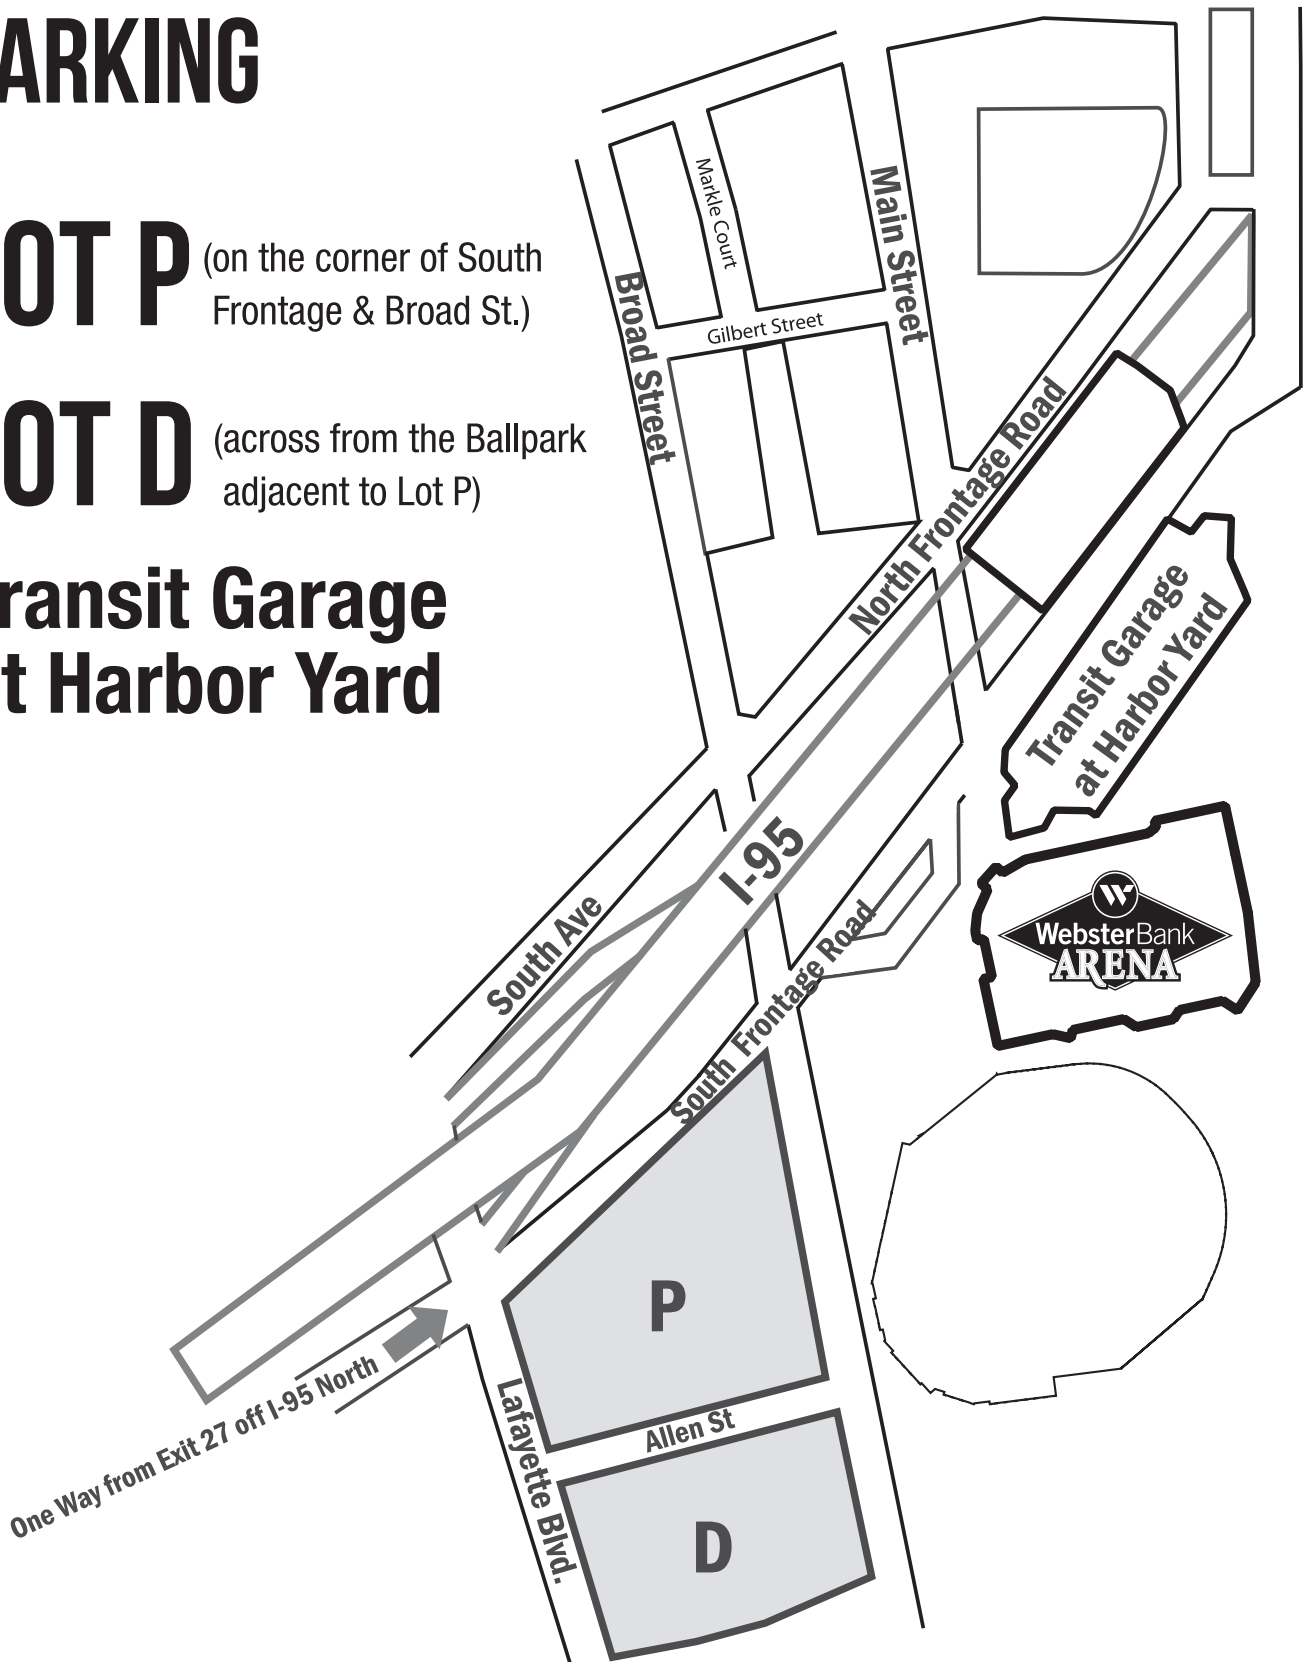

PARKING

LOT P (on the corner of South Frontage & Broad St.)

LOT D (across from the Ballpark adjacent to Lot P)

Transit Garage at Harbor Yard

Visit www.websterbankarena.com for additional traffic & parking information.

Please note that not all lots will be open for each event.